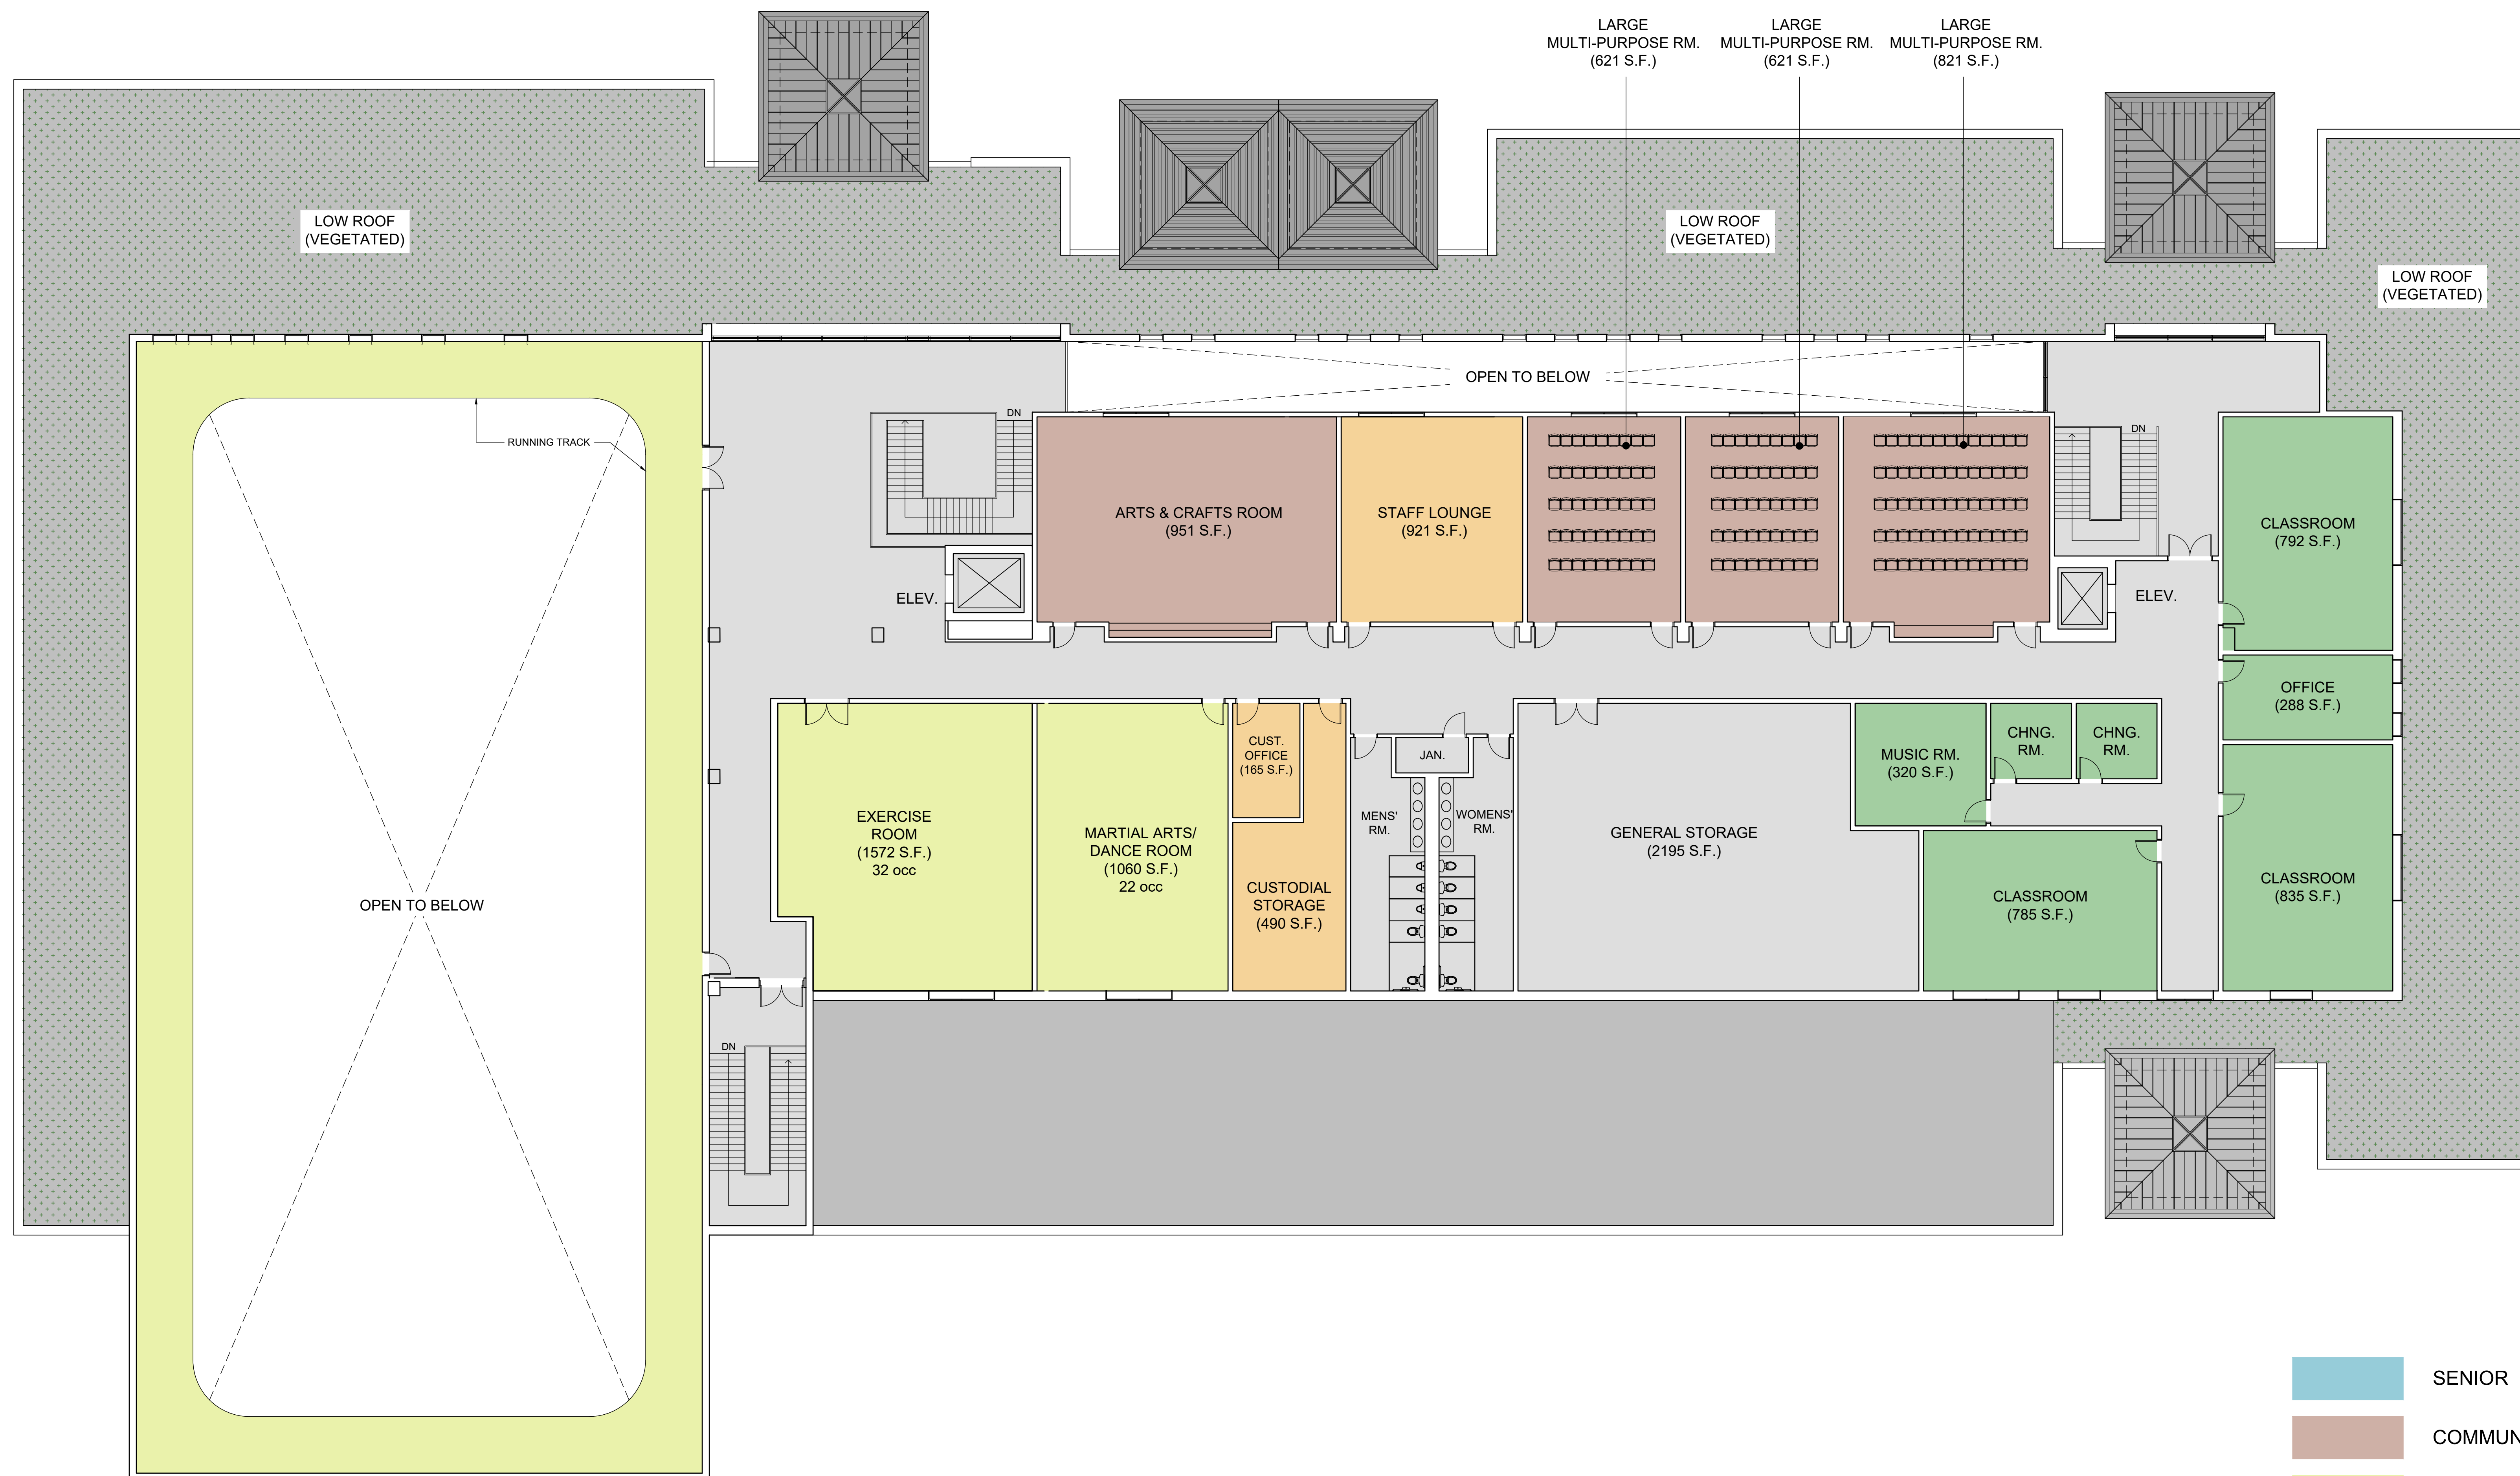

# Ewing Senior & Community Center

EWING TOWNSHIP, NEW JERSEY  
**EWING SENIOR AND COMMUNITY CENTER**

Site Plan

15 Bethany Street  
 New Brunswick, NJ 08901  
 732.249.6242  
 digrouparchitecture.com

**DI Group Architecture**  
 ARCHITECTURE FOR CHANGE