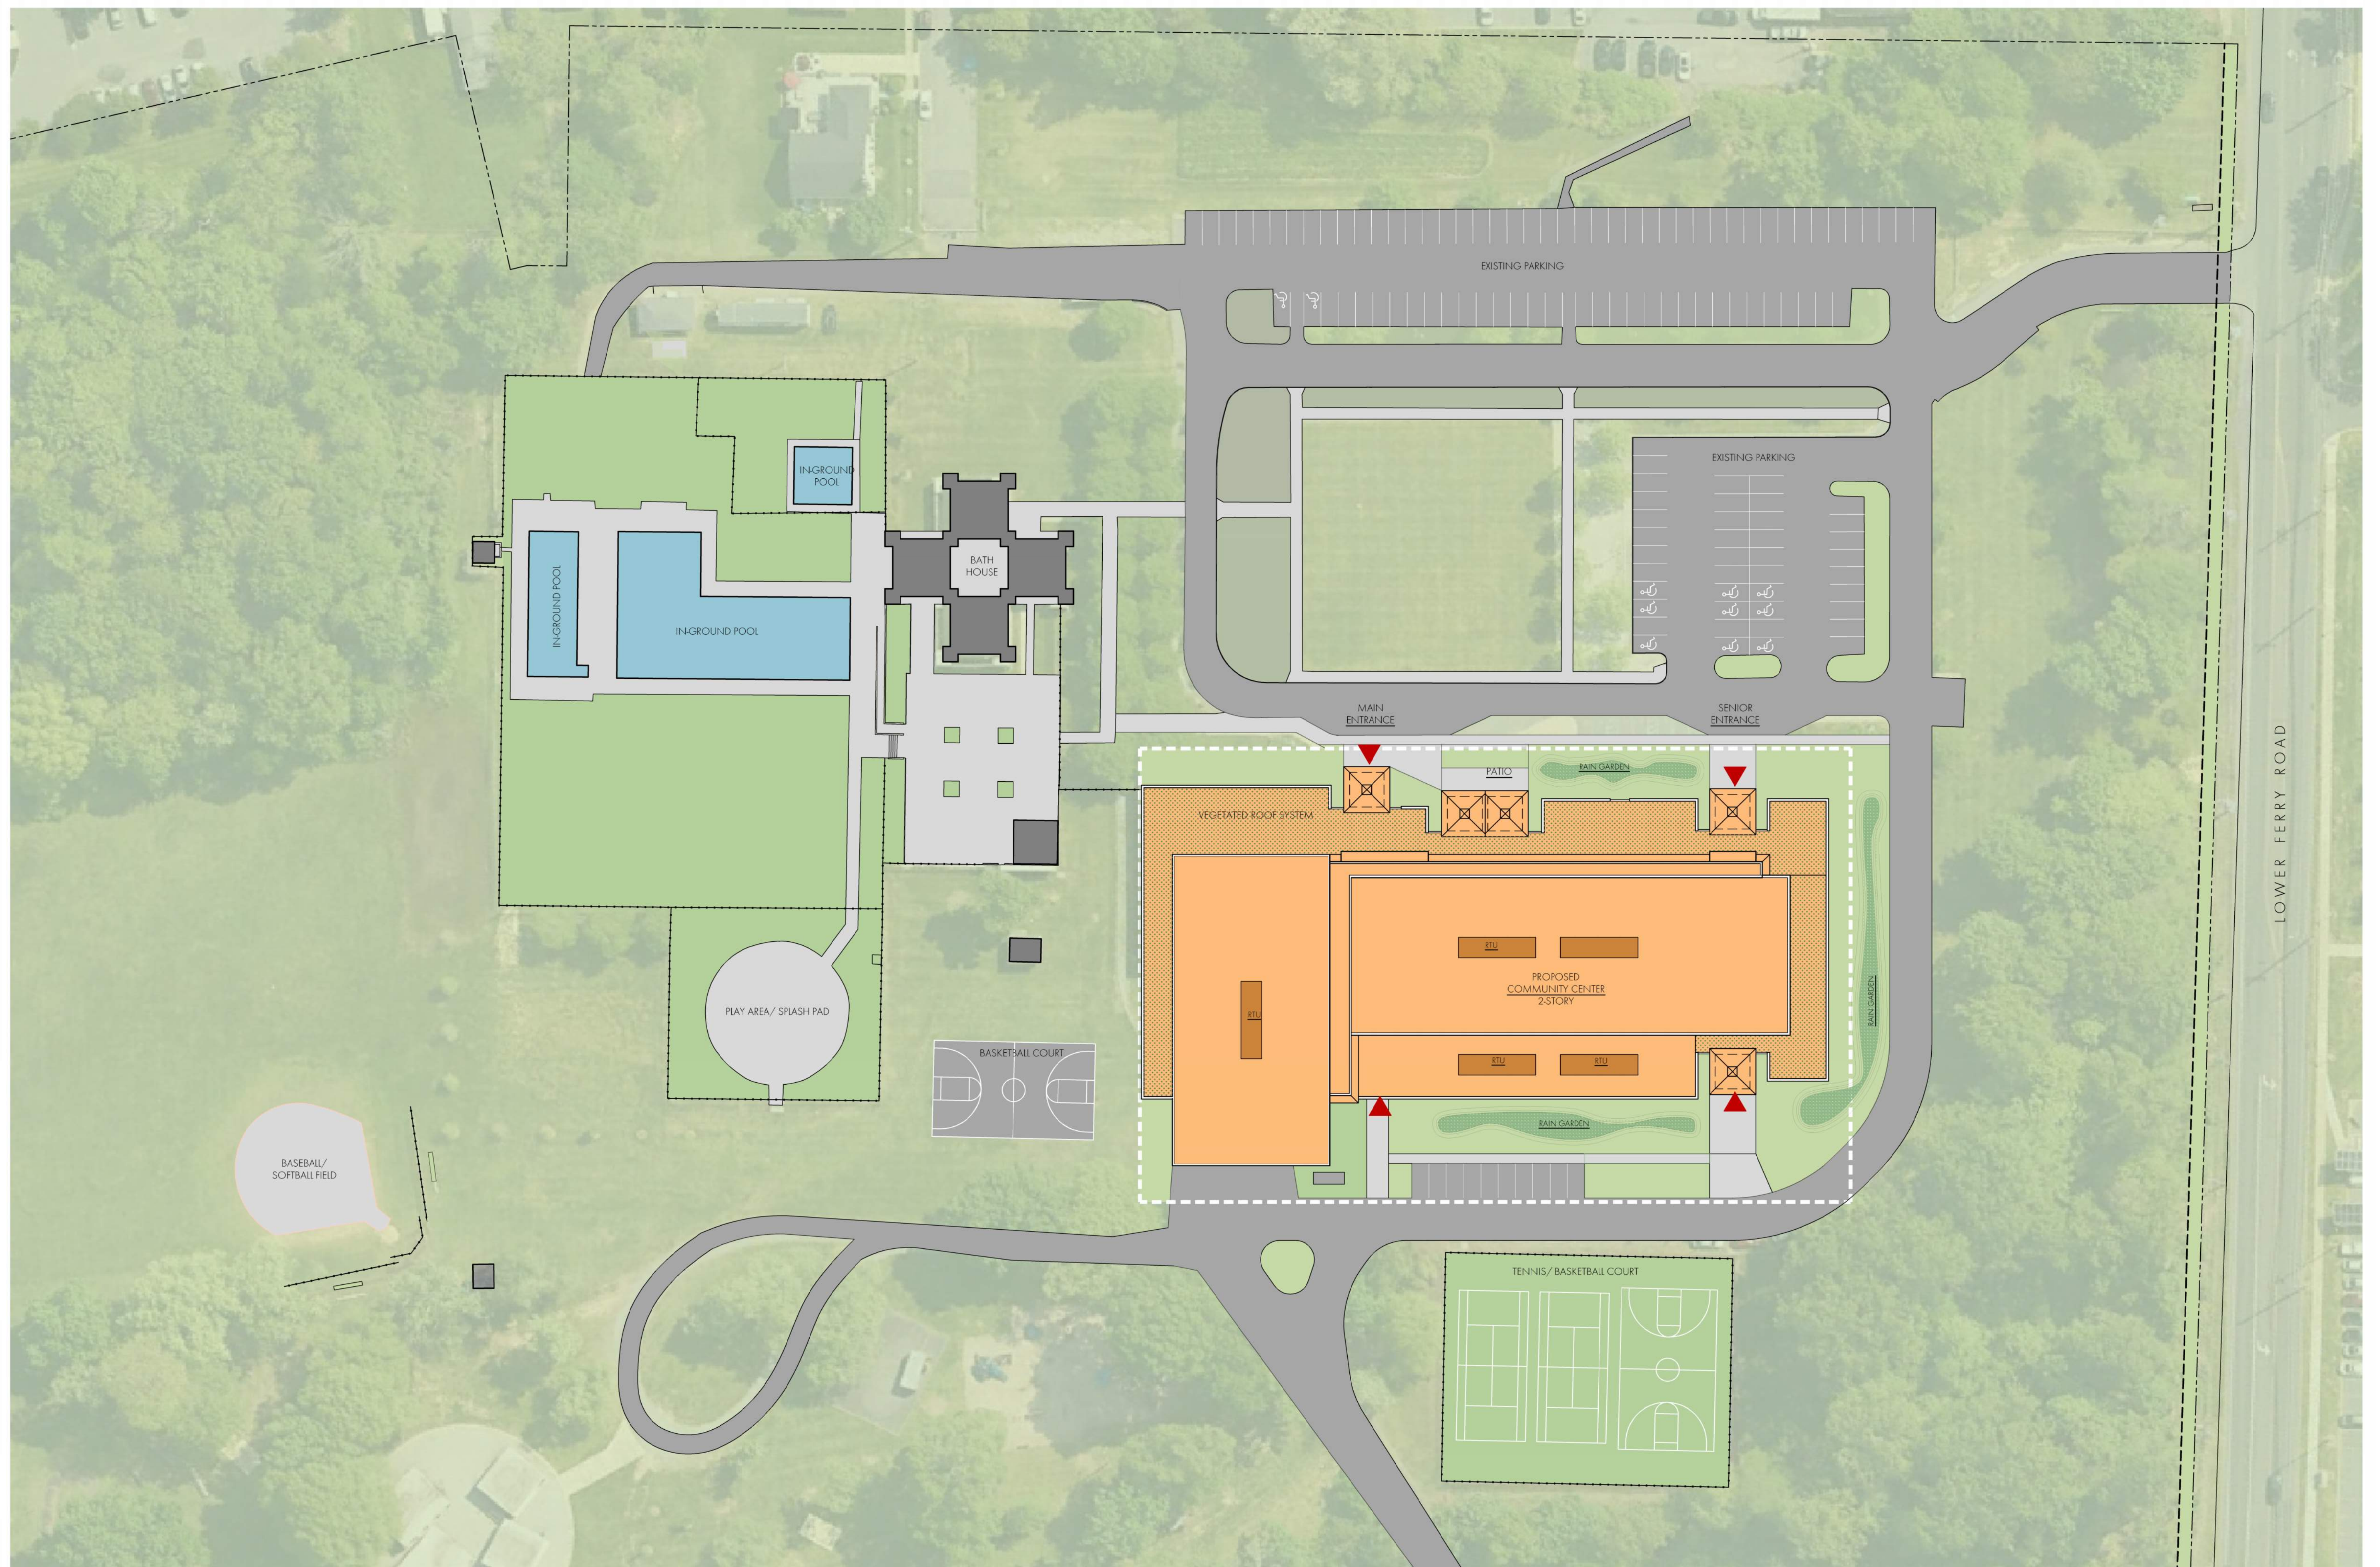

# Ewing Senior & Community Center

EWING TOWNSHIP, NEW JERSEY  
**EWING SENIOR AND COMMUNITY CENTER**

Site Plan

15 Bethany Street  
 New Brunswick, NJ 08901  
 732.249.6242  
 digrouparchitecture.com

**DI Group Architecture**  
 ARCHITECTURE FOR CHANGE