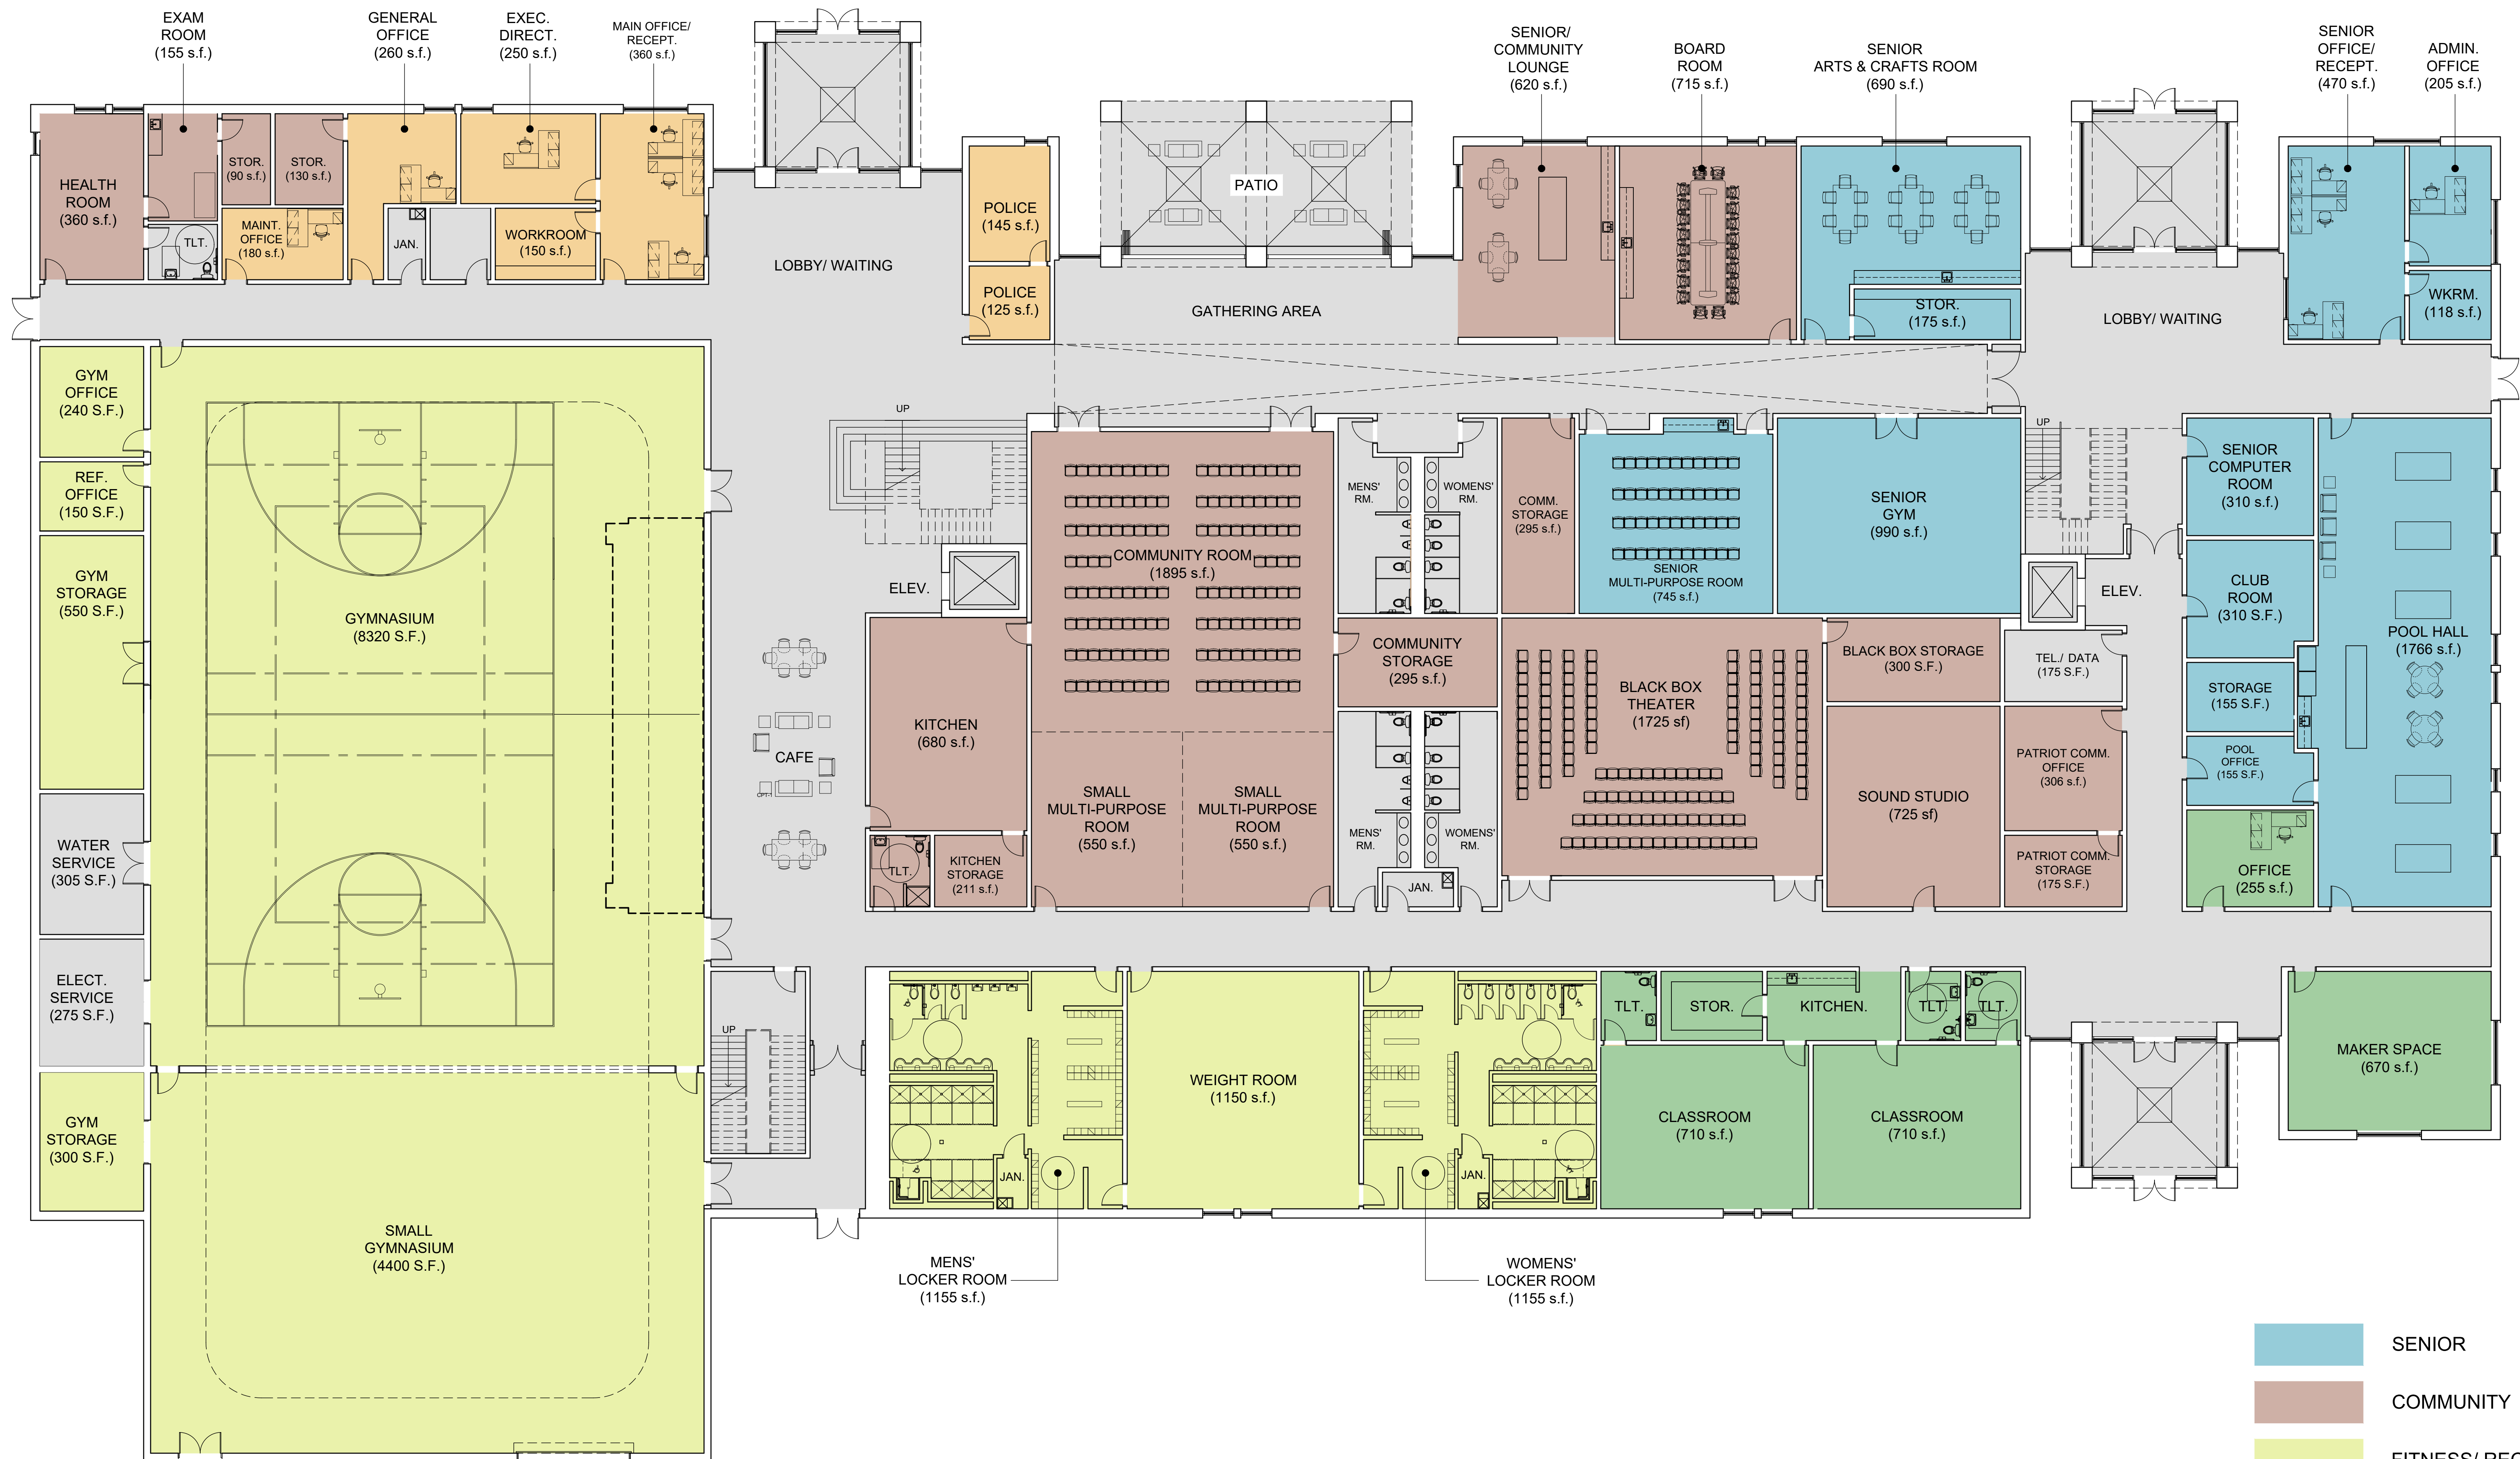

# Ewing Senior & Community Center

EWING TOWNSHIP, NEW JERSEY  
**EWING SENIOR AND COMMUNITY CENTER**

Site Plan

15 Bethany Street  
 New Brunswick, NJ 08901  
 732.249.6242  
 digrouparchitecture.com

**DI Group Architecture**  
 ARCHITECTURE FOR CHANGE