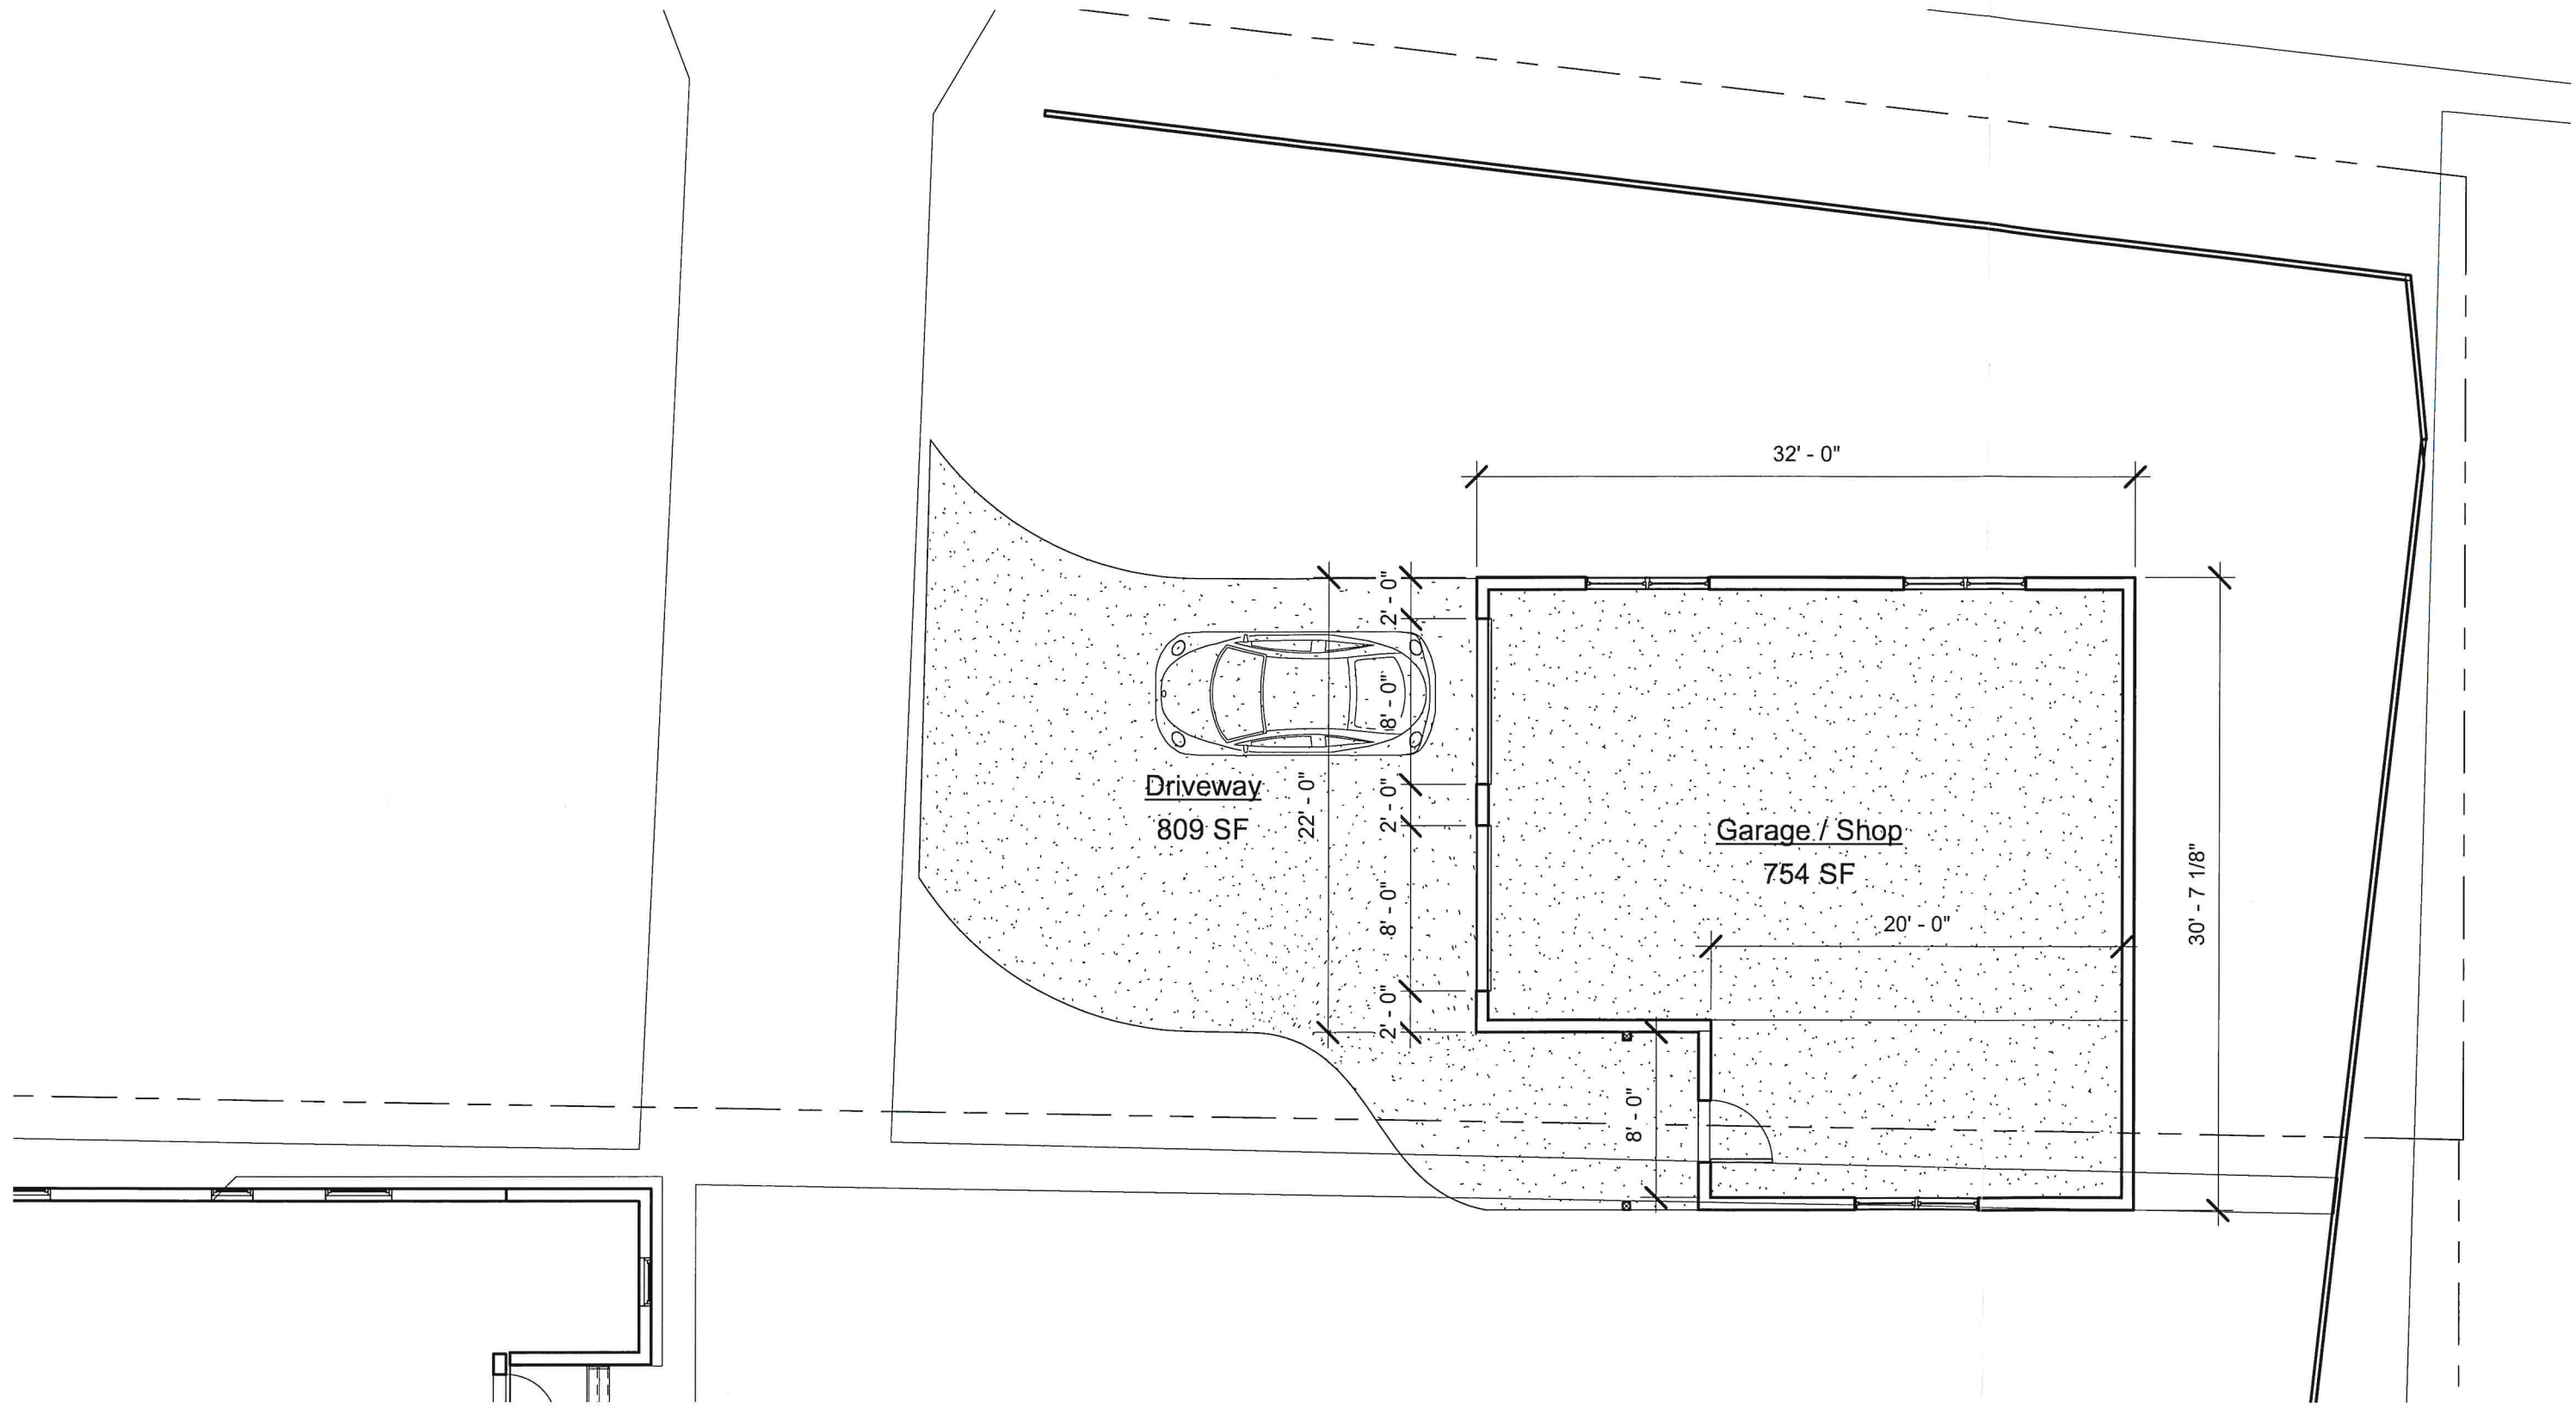

① View from Woodbury Road

Lot 11 + 12
 Block 223.04
 Township of Ewing
 Mercer County, New Jersey

Paul Liucci
 2152 Pennington Rd. Ewing NJ 08638
 Garage Proposal

No.	Description	Date

COVER		
Project number	2112	0
Date		
Drawn by	Author	Scale
Checked by	Checker	

Garage Dimensions / Floor Plan

Lot 11 + 12
Block 223.04

Paul Liucci
2152 Pennington Rd. Ewing NJ 08638
Garage Proposal

No.	Description	Date
	Garage Shop Floor Plan	2-26-21

First		1
Project number	2112	
Date		
Drawn by	Author	
Checked by	Checker	Scale 1/8" = 1'-0"

Garage Plan - Variance Request - Street Frontage Setbacks

1 Site Plan
 1" = 40'-0"

Lots 11 + 12
 Block 223.04

Paul Liucci
 2152 Pennington Rd. Ewing N.J.
Garage Proposal

No.	Description	Date
	Variance Request	2-28-21

Site Plan		2
Project number	2112	
Date		
Drawn by	Author	
Checked by	Checker	Scale 1" = 40'-0"