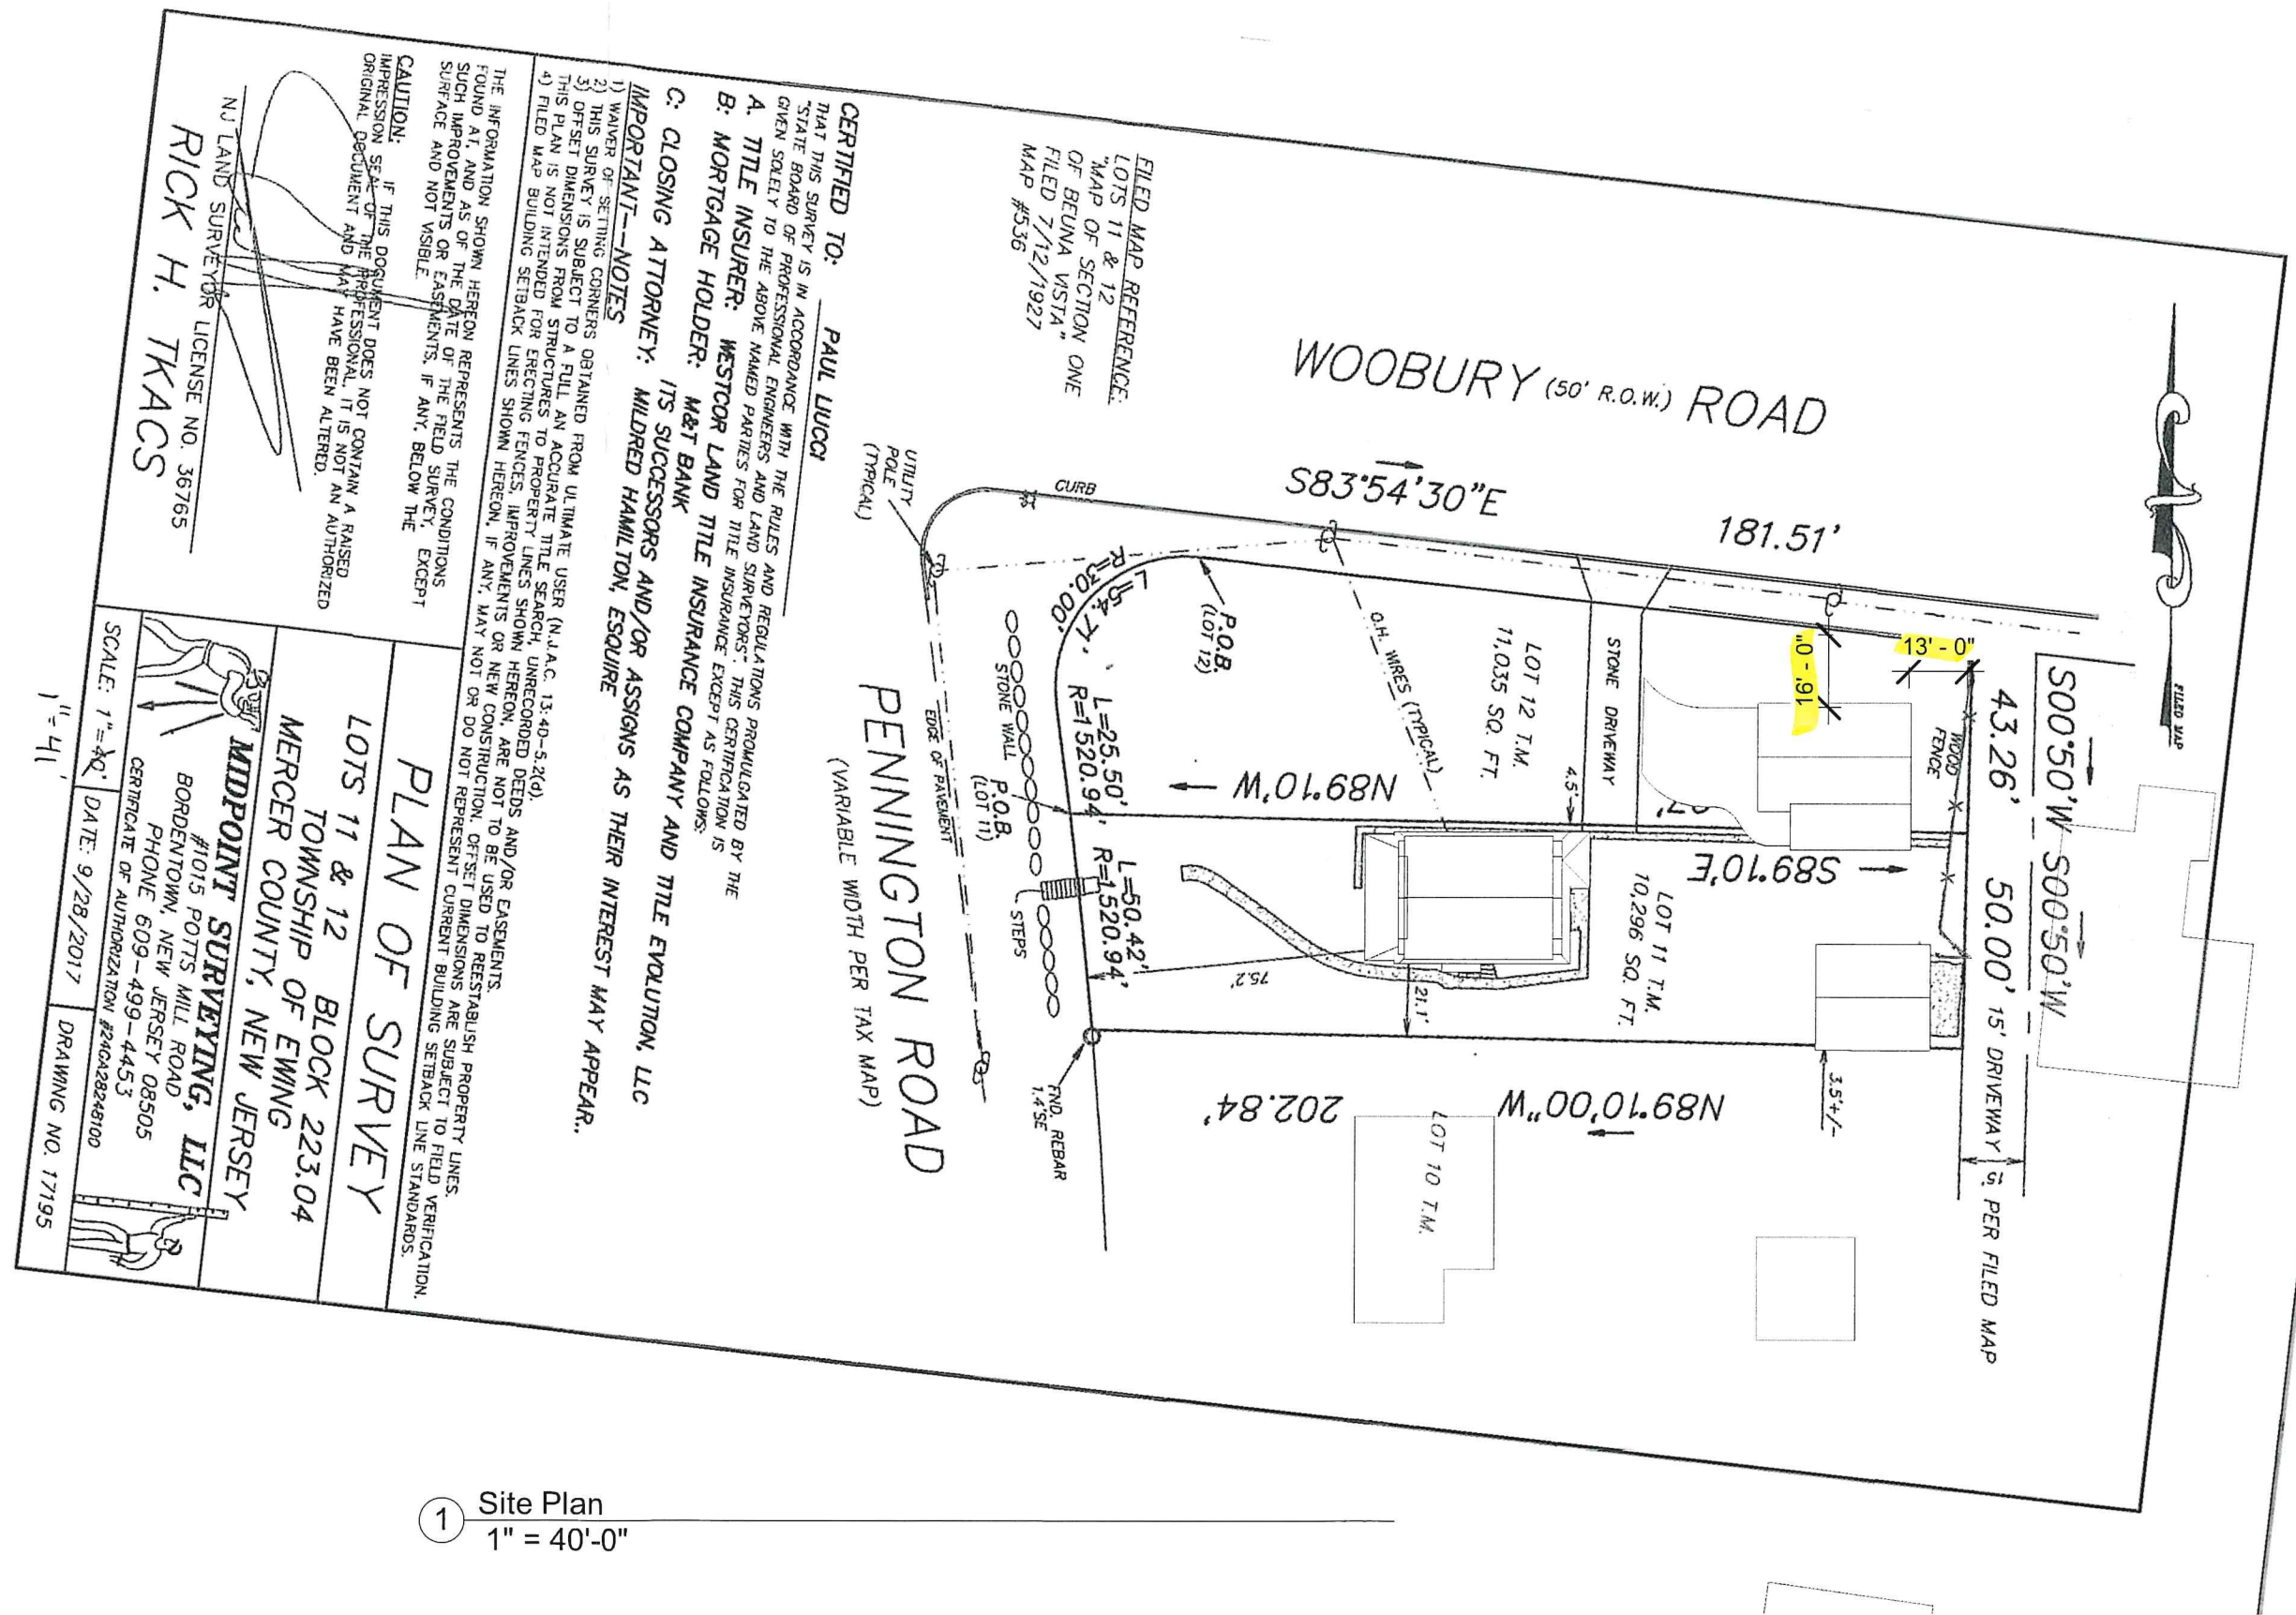

① View from Woodbury Road

Lot 11 + 12
 Block 223.04
 Township of Ewing
 Mercer County, New Jersey

Paul Liucci
 2152 Pennington Rd. Ewing NJ 08638
 Garage Proposal

No.	Description	Date

COVER		
Project number	2112	0
Date		
Drawn by	Author	Scale
Checked by	Checker	

Garage Dimensions / Floor Plan

Lot 11 + 12
Block 223.04

Paul Liucci
2152 Pennington Rd. Ewing NJ 08638
Garage Proposal

No.	Description	Date
	Garage Shop Floor Plan	2-26-21

First		1
Project number	2112	
Date		
Drawn by	Author	
Checked by	Checker	Scale 1/8" = 1'-0"

Garage Plan - Variance Request - Street Frontage Setbacks

1 Site Plan
 1" = 40'-0"

Lots 11 + 12
 Block 223.04

Paul Liucci
 2152 Pennington Rd. Ewing N.J.
Garage Proposal

No.	Description	Date
	Variance Request	2-28-21

Site Plan		2
Project number	2112	
Date		
Drawn by	Author	
Checked by	Checker	Scale 1" = 40'-0"